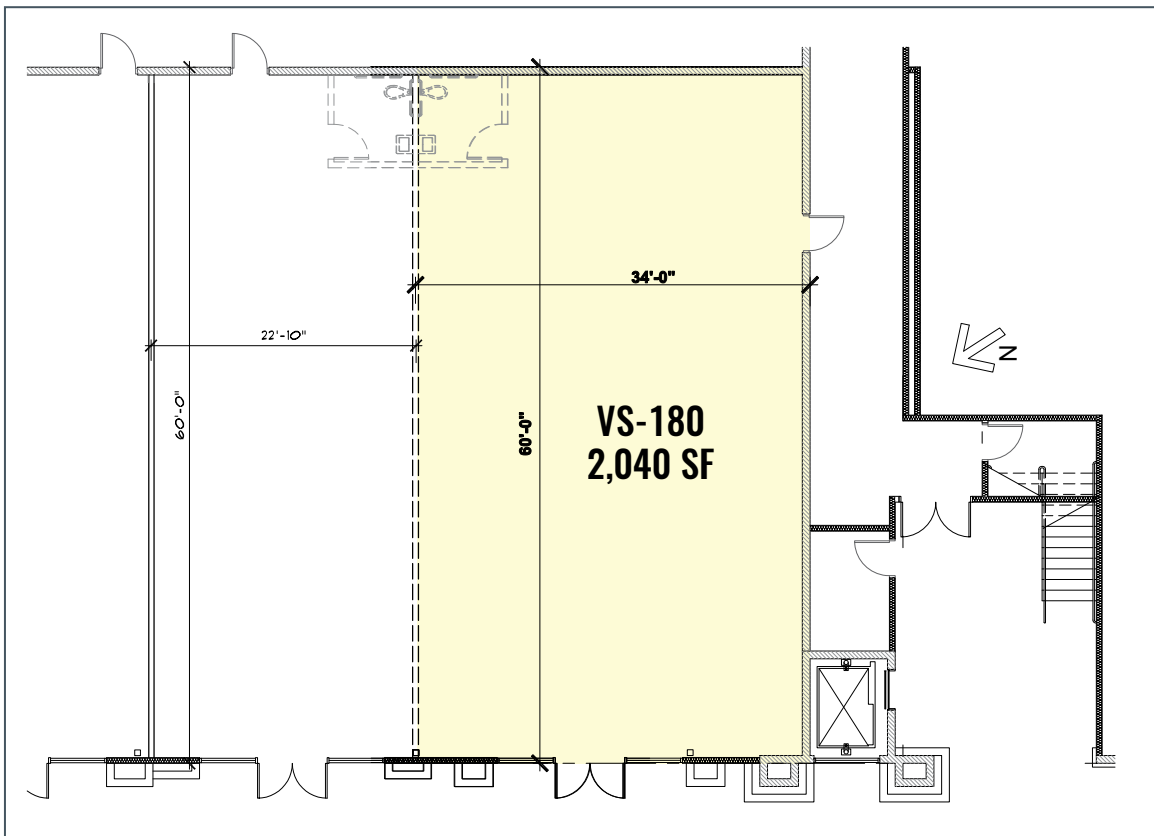

FLOOR PLAN

Russell Huntamer, CCIM
rh@compasscommercial.com

COMPASS Commercial
REAL ESTATE SERVICES

600 SW Columbia St., Ste. 6100
Bend, Oregon 97702

541.383.2444
www.compasscommercial.com

Working cooperatively with:

Steven Neville
steve@newneville.com

NEW & NEVILLE
REAL ESTATE SERVICES

X TEAM
INTERNATIONAL

503.241.1222 x3

Brokers are licensed in the state of Oregon. This information has been furnished from sources we deem reliable, but for which we assume no liability. This is an exclusive listing. The information contained herein is given in confidence with the understanding that all negotiations pertaining to this property be handled through Compass Commercial Real Estate Services. All measurements are approximate.