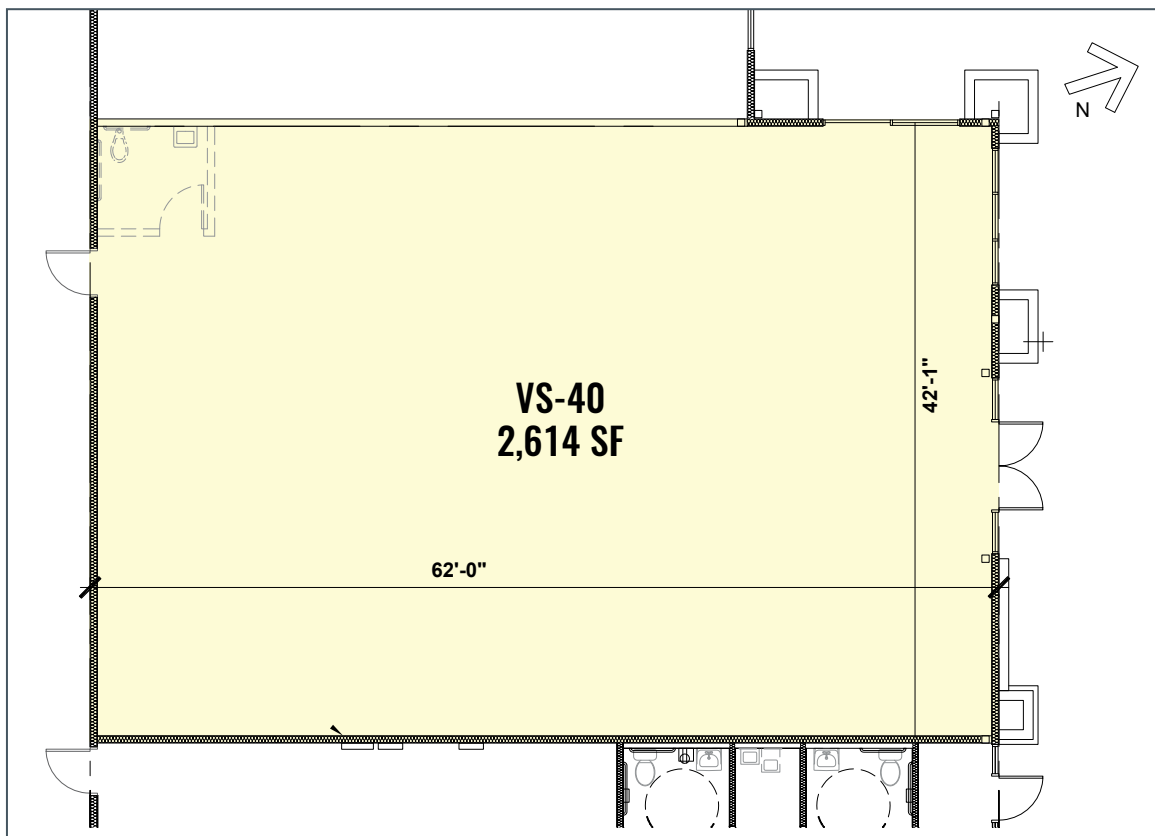

FLOOR PLAN

Russell Huntamer, CCIM
rh@compasscommercial.com

COMPASS Commercial
REAL ESTATE SERVICES

600 SW Columbia St., Ste. 6100
Bend, Oregon 97702

541.383.2444
www.compasscommercial.com

Working cooperatively with:

Steven Neville
steve@nevillebutler.com

NB NEVILLE & BUTLER
Commercial Real Estate

503.241.1222 x3

Brokers are licensed in the state of Oregon. This information has been furnished from sources we deem reliable, but for which we assume no liability. This is an exclusive listing. The information contained herein is given in confidence with the understanding that all negotiations pertaining to this property be handled through Compass Commercial Real Estate Services. All measurements are approximate.